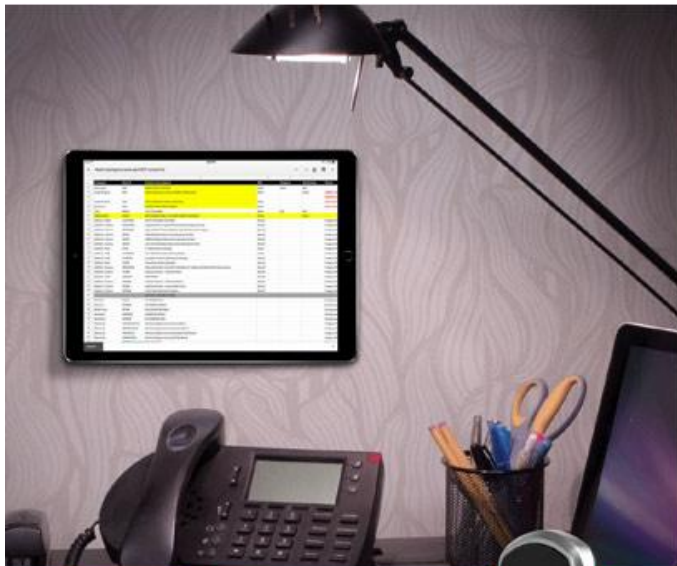

MAGICMOUNT™ PRO XL SURFACE

MP1214