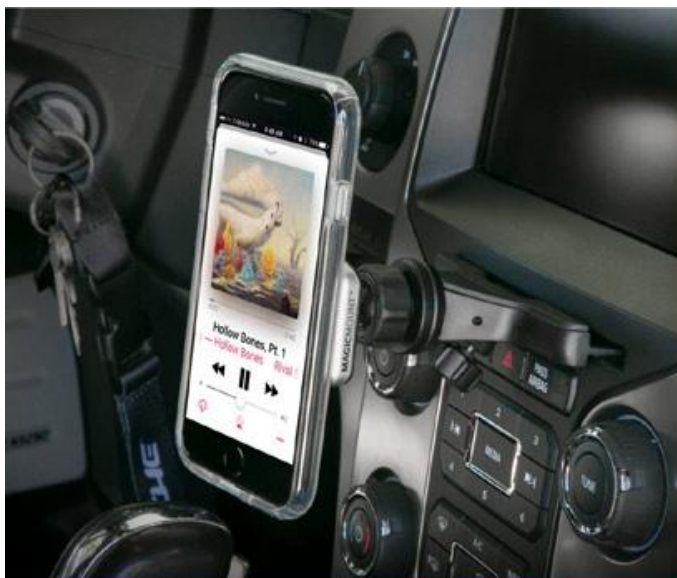

MAGICMOUNT™ PRO XL SURFACE

MP1214

MAGICMOUNT™ PRO VENT

Magnetic Vent Mount for Mobile Devices

MP114

MAGICMOUNT™ PRO CD

Magnetic CD Slot Mount for Mobile Devices

MP1202

* Also Includes Black Trim Ring

MAGICMOUNT™ PRO

Magnetic Mount with USB Charger

MP1212

* Also Includes Black Trim Ring

MAGICMOUNT™ PRO

Magnetic Mount with Power Delivery Charger

MP1210/11

* Also Includes Black Trim Ring

MAGICMOUNT